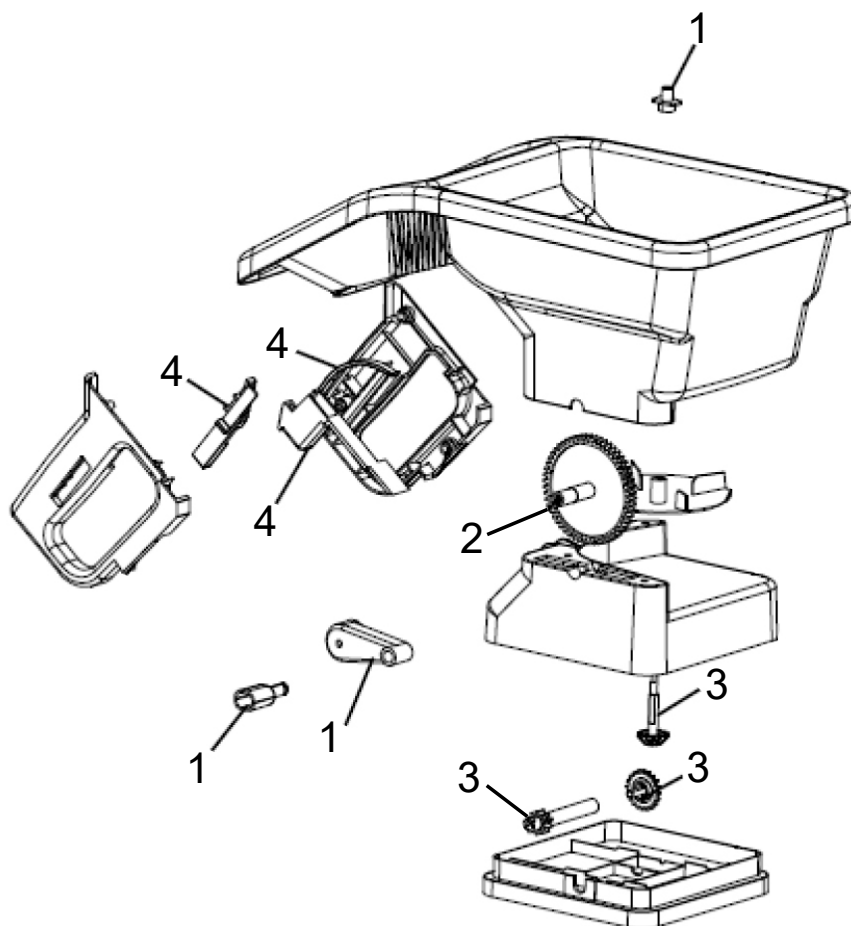

## JACTO GM-3

| N° | CODE    | DESCRIPTION              | IMAGE   | QTY. | UTILIZATION | NCM HS CODE | EAN BARCODE   |
|----|---------|--------------------------|---|------|-------------|-------------|---------------|
| 1  | 1269750 | GM-3 DISC CRANK ASSEMBLY |  | 1    | GM-3        | 8483.10.40  | 7909436940344 |
| 2  | 1269757 | GM-3 CRANK GEAR          |  | 1    | GM-3        | 8483.10.40  | 7909436940481 |
| 3  | 1269751 | GM-3 GEAR SET            |  | 1    | GM-3        | 8483.40.90  | 7909436940450 |
| 4  | 1269755 | GM-3 TRIGGER VALVE SET   |  | 1    | GM-3        | 8481.90.90  | 7909436940467 |